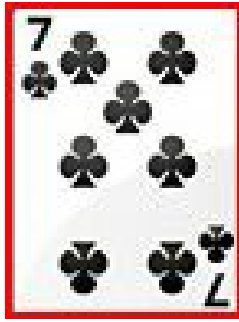

Castle Red - Enchanted Wave 4

Sharon Cardwell - 19.08.1972

Mayan Kin 43: Blue Self Existing Night

I define in order to dream
 Measuring intuition
 I seal the input of abundance
 With the self-existing tone of form
 I am guided by the power of self-generation
 I am a galactic activation portal enter me.

	Cosmic Human
	Roger Daltrey
	Mike Myers

	Resonant Worldbr'r
	Roberto Carlos singer

Time Tunnel
The Atari Alliance

The central graphic is a circular emblem with a multi-colored rainbow border. Inside the border, the text "Time Tunnel" is written in a large, bold, black font at the top, and "The Atari Alliance" is written at the bottom. A central green and red square is surrounded by a ring of small, colorful icons. Four larger icons are positioned around the central square: a Hindu deity (top-left), a Star Wars character (top-right), a sphinx (bottom-left), and Chewbacca (bottom-right). The entire graphic is set against a black background.