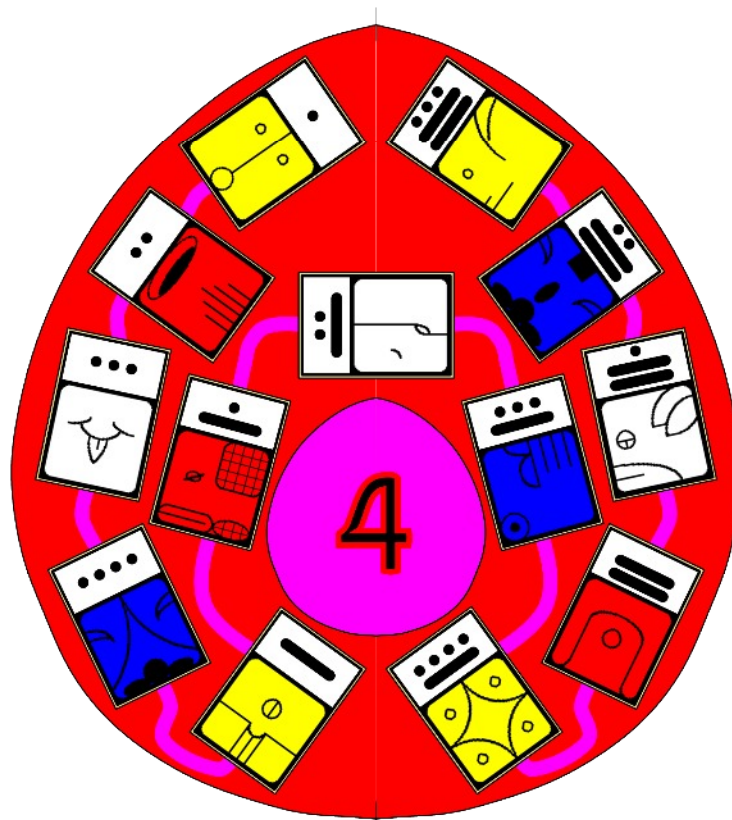

Galactic Hand
	Adolf Hilter
	John Noakes
	Paul Wellar

	Solar Star
	Ingred Bergman
	Coco Chanel

	Planetary Moon
	Arthur Conan Dole

	Spectral Dog
	Eddie Murphy

	Crystal Monkey
	Stephen King
	John Trovolta

	Cosmic Human
	Roger Daltrey
	Mike Myers

	Resonant Worldbr'r
	Roberto Carlos singer